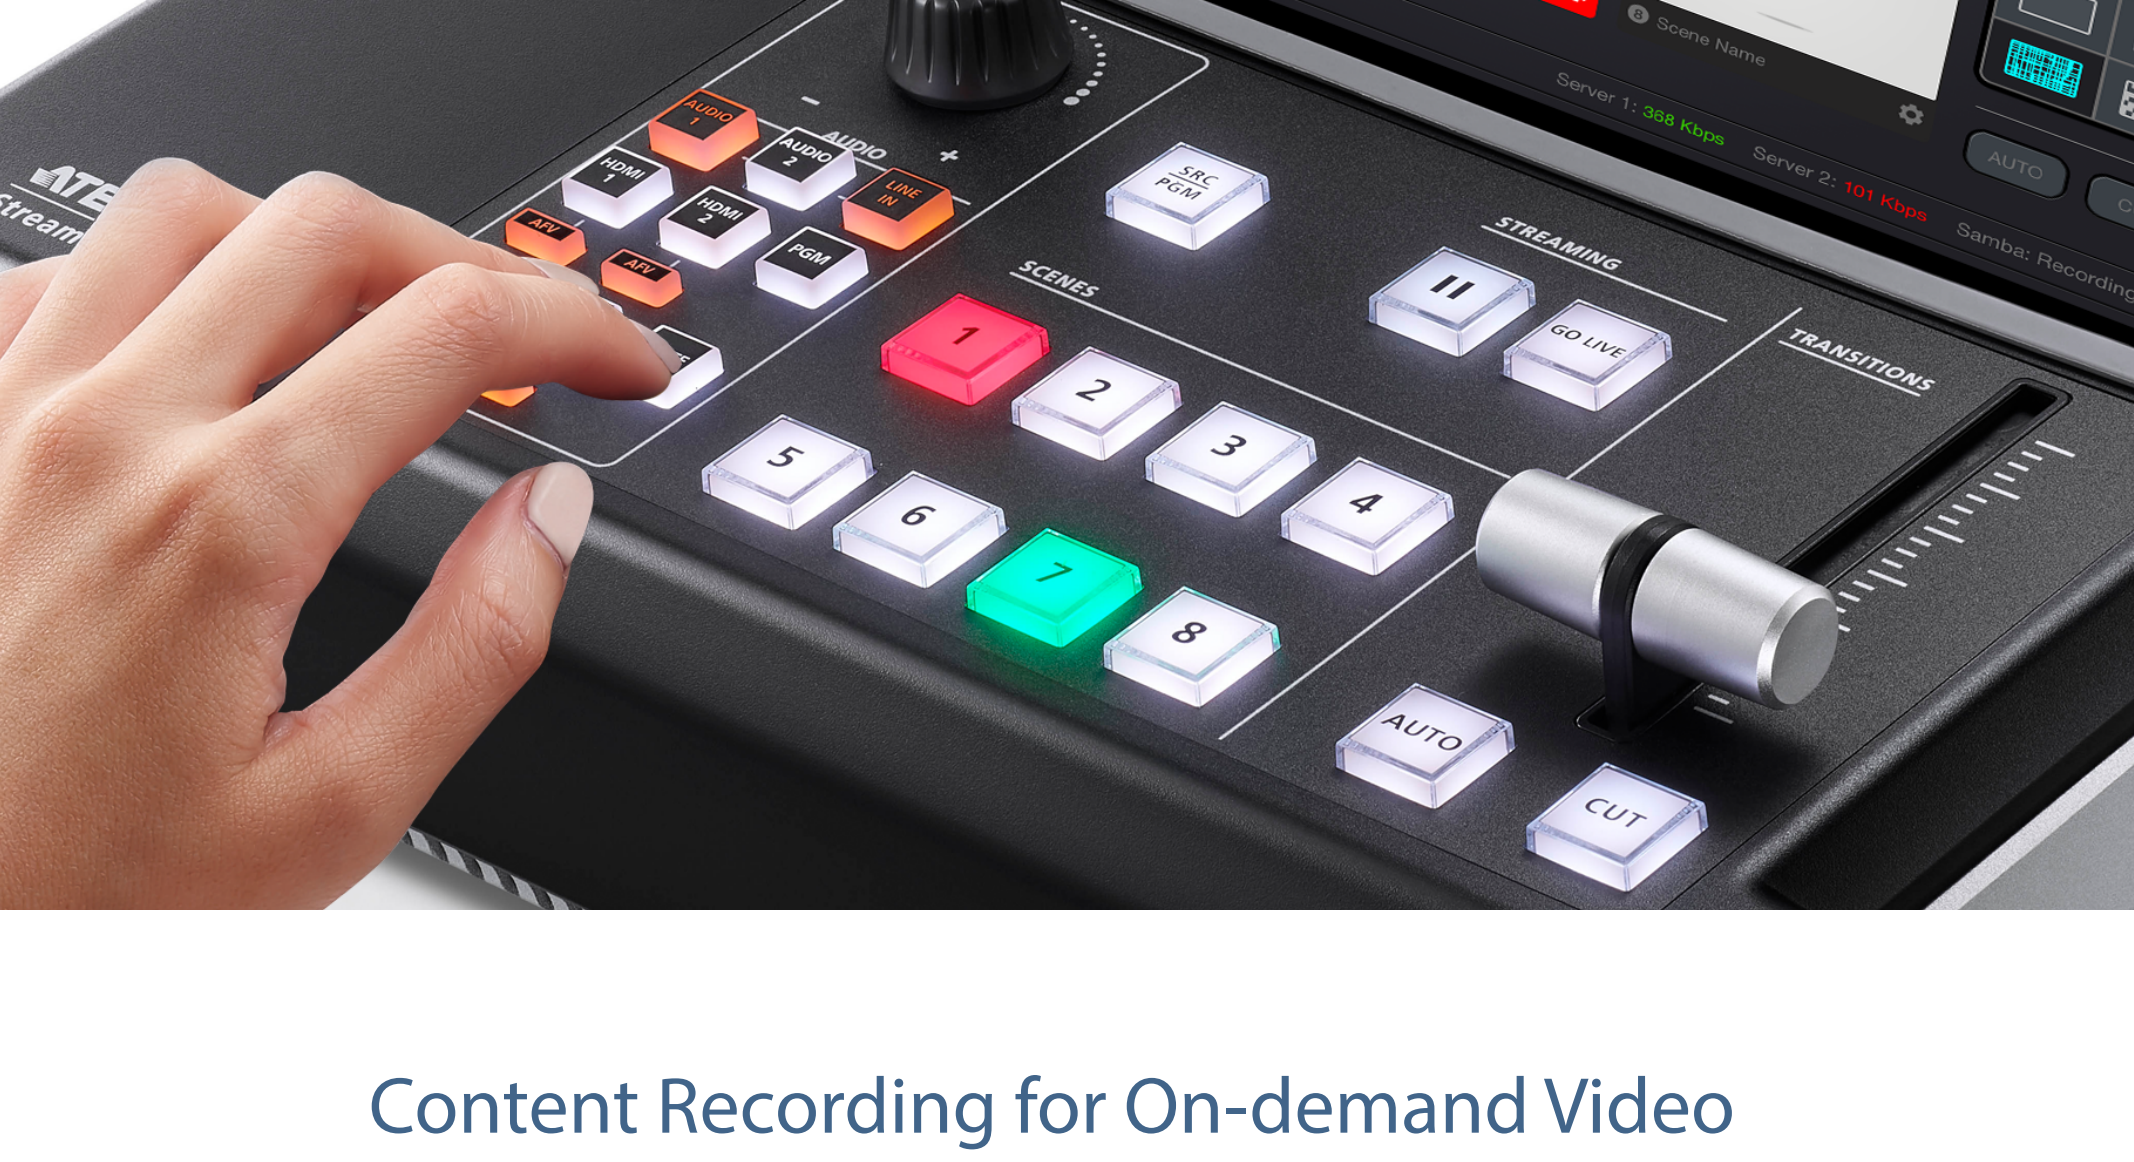

Intuitive, Pro-level Livestreaming and Recording for Anyone

StreamLIVE is specifically designed for live video streamers who are struggling with complex streaming equipment. Everything you need for livestreaming is ready to just plug-n-play with the intuitive control interface from hardware console to touch screen on tablet. It is incredibly easy to use and works with all your existing equipment. You can set up quickly, use drag and drop to design custom layouts, and make live switching between the video sources or scenes a breeze.